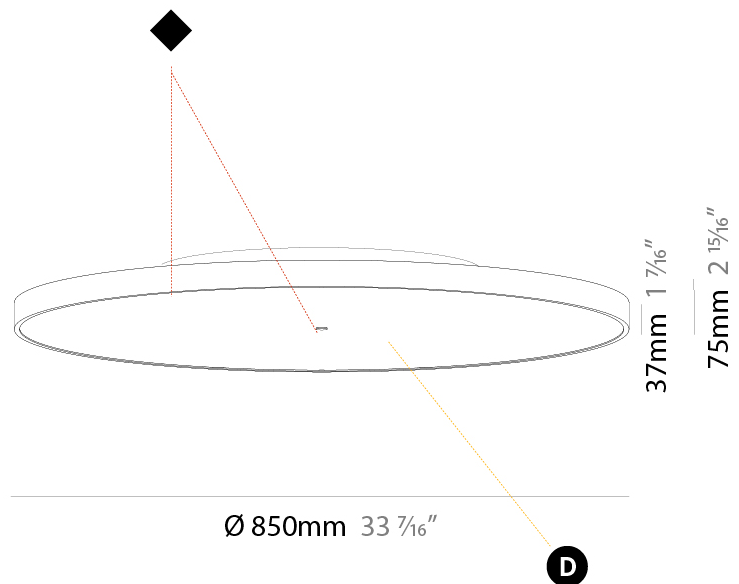

GENERAL

Series: Sign Diva
Subseries: Sign Diva
Brand: Prolicht
Division: Architectural
Mounting Type: Surface
Mounting Location: Ceiling
Subcategory: Ambient

PHYSICAL

Shape: Round
Diameter (mm): 850
Diameter (in): 33 7/16
Height (mm): 75
Height (in): 2 15/16
Light Distribution: Direct
Weight (kg): 12.925
Weight (lbs): 28.495
Diffuser: PMMA - Opal/Micro-Prism/Sparkling Secret/Vintage Industrial with Shine Ring
Fixture Finish: SSR / BKV / CWI / CRY / HAB / UFT / ITA / RUA / FTG / MYG / LOD / PUS / FRO / FUP / KIA / POP / BLS / SPG / MEY / GOH / GUM / CHC / COM / ABZ / JAG / OBR / MOS / ROR
Fixture Material: Extruded Aluminum / Steel

ELECTRICAL

Lamp Type: LED (Zhaga Standard)
Input Wattage (W): 96.8
Total Output Wattage (W): 76.8
Dimming: Tri-Mode (Non-Dimming and Phase Dimming (120Vac only) and 0-10V Dimming)
Driver Included: Yes
Driver Location: Integrated
Driver Type: Constant Current - Universal
Driver Class: Class 2
Input Voltage (V): 120 - 277
Constant Current (MA): 600

LED

Color Temperature (°K): 3000 / 3500 / 4000
Max. Delivered Lumen (lm): 11160 / 11388 / 11620
CRI: >90 CRI
Lamp Life (hrs): 50000

OPTICAL

RATINGS AND CERTIFICATIONS

Certified By: Certified for North American Standards
IP rating: IP20