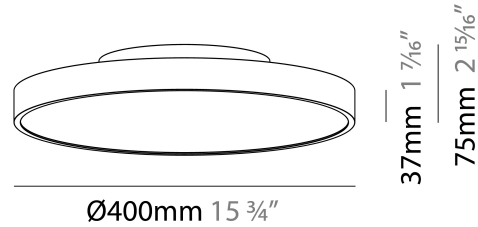

GENERAL

Series: Sign Diva
Subseries: Sign Diva
Brand: Prolicht
Division: Architectural
Mounting Type: Surface
Mounting Location: Ceiling
Subcategory: Ambient

PHYSICAL

Shape: Round
Diameter (mm): 400
Diameter (in): 15 ³/₄
Height (mm): 75
Height (in): 2 ¹⁵/₁₆
Light Distribution: Direct / Indirect
Weight (kg): 2.302
Weight (lbs): 5.075
Diffuser: Direct - PMMA - Opal/Micro-Prism/Sparkling Secret/Vintage Industrial with Shine Ring / Indirect - White/Yellow/Orange/Red/Blue/Green
Fixture Finish: SSR / BKV / CWI / CRY / HAB / UFT / ITA / RUA / FTG / MYG / LOD / PUS / FRO / FUP / KIA / POP / BLS / SPG / MEY / GOH / GUM / CHC / COM / ABZ / JAG / OBR / MOS / ROR
Fixture Material: Extruded Aluminum / Steel

ELECTRICAL

Lamp Type: LED (Zhaga Standard)
Input Wattage (W): 19.8
Total Output Wattage (W): 16
Dimming: Tri-Mode (Non-Dimming and Phase Dimming (120Vac only) and 0-10V Dimming)
Driver Included: Yes
Driver Location: Integrated
Driver Type: Constant Current - Universal
Driver Class: Class 2
Input Voltage (V): 120 - 277
Constant Current (MA): 500

LED

Color Temperature (°K): 3000 / 3500 / 4000
Max. Delivered Lumen (lm): 2280 / 2313 / 2360
CRI: >90 CRI
Lamp Life (hrs): 50000

OPTICAL

RATINGS AND CERTIFICATIONS

Certified By: Certified for North American Standards
IP rating: IP20