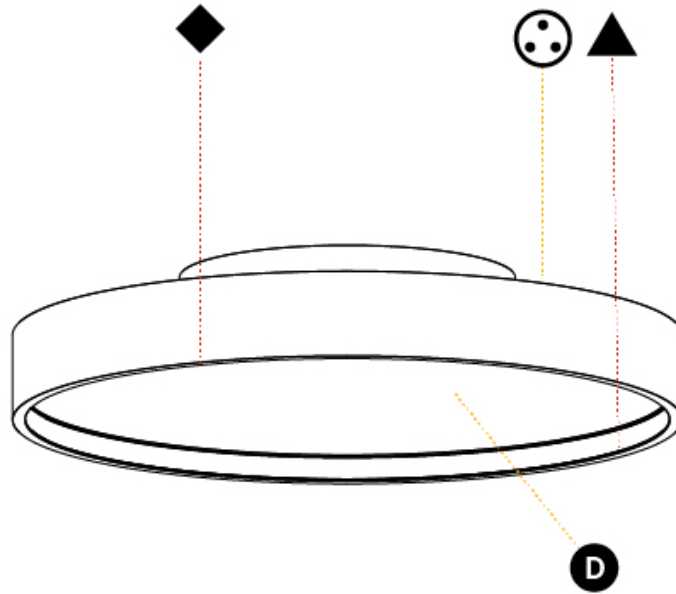

SIGN DIVA KORONA SURFACE

A3D096-

PROJECT

TYPE

SPECIFIER

QUANTITY

DATE