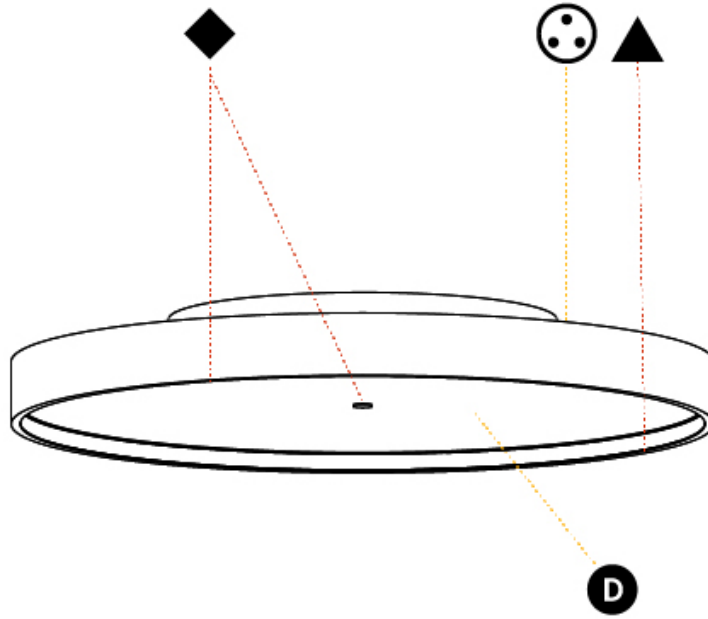

A3D097-

PROJECT
TYPE
SPECIFIER
QUANTITY
DATE

A