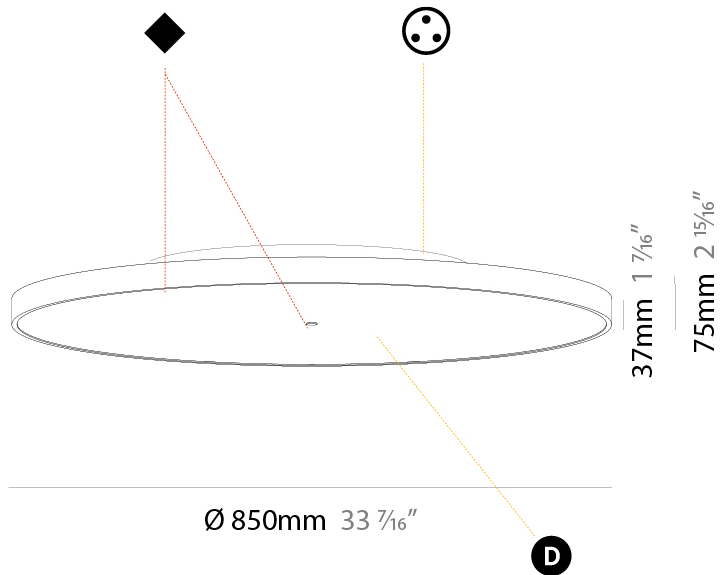

GENERAL

Series: Sign Diva
Subseries: Sign Diva
Brand: Prolicht
Division: Architectural
Mounting Type: Surface
Mounting Location: Ceiling
Subcategory: Ambient

PHYSICAL

Shape: Round
Diameter (mm): 850
Diameter (in): 33 ⁷/₁₆
Height (mm): 75
Height (in): 2 ¹⁵/₁₆
Light Distribution: Direct / Indirect
Weight (kg): 12.906
Weight (lbs): 28.453
Diffuser: Direct - PMMA - Opal/Micro-Prism/Sparkling Secret/Vintage Industrial with Shine Ring / Indirect - White/Yellow/Orange/Red/Blue/Green
Fixture Finish: SSR / BKV / CWI / CRY / HAB / UFT / ITA / RUA / FTG / MYG / LOD / PUS / FRO / FUP / KIA / POP / BLS / SPG / MEY / GOH / GUM / CHC / COM / ABZ / JAG / OBR / MOS / ROR
Fixture Material: Extruded Aluminum / Steel

ELECTRICAL

Lamp Type: LED (Zhaga Standard)
Input Wattage (W): 96.8
Total Output Wattage (W): 76.8
Dimming: Tri-Mode (Non-Dimming and Phase Dimming (120Vac only) and 0-10V Dimming)
Driver Included: Yes
Driver Location: Integrated
Driver Type: Constant Current - Universal
Driver Class: Class 2
Input Voltage (V): 120 - 277
Constant Current (MA): 600

LED

Color Temperature (°K): 3000 / 3500 / 4000
Max. Delivered Lumen (lm): 11160 / 11388 / 11620
CRI: >90 CRI
Lamp Life (hrs): 50000

OPTICAL

RATINGS AND CERTIFICATIONS

Certified By: Certified for North American Standards
IP rating: IP20

PROJECT
TYPE
SPECIFIER
QUANTITY
DATE