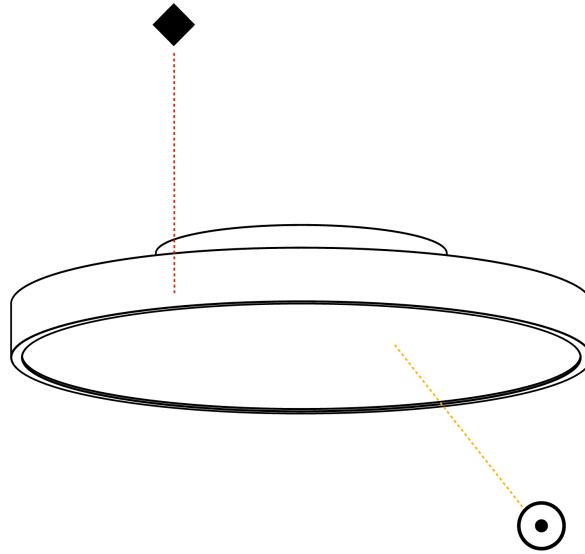

A3D091-

PROJECT

TYPE

SPECIFIER

QUANTITY

DATE