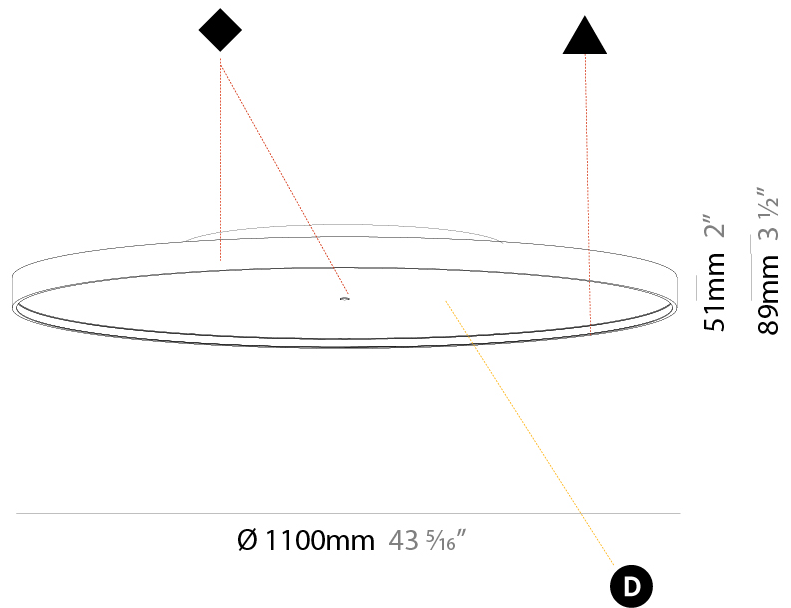

GENERAL

Series: Sign Diva
Subseries: Sign Diva Korona
Brand: Prolicht
Division: Architectural
Mounting Type: Surface
Mounting Location: Ceiling
Subcategory: Ambient

PHYSICAL

Shape: Round
Diameter (mm): 1100
Diameter (in): 43 ⁵/₁₆
Height (mm): 89
Height (in): 3 ¹/₂
Light Distribution: Direct
Weight (kg): 18.835
Weight (lbs): 41.524
Diffuser: PMMA - Opal/Micro-Prism/Sparkling Secret/Vintage Industrial
Fixture Finish: SSR / BKV / CWI / CRY / HAB / UFT / ITA / RUA / FTG / MYG / LOD / PUS / FRO / FUP / KIA / POP / BLS / SPG / MEY / GOH / GUM / CHC / COM / ABZ / JAG / OBR / MOS / ROR
Fixture Material: Extruded Aluminum / Steel

ELECTRICAL

Lamp Type: LED (Zhaga Standard)
Input Wattage (W): 169.4
Total Output Wattage (W): 134
Dimming: Tri-Mode (Non-Dimming and Phase Dimming (120Vac only) and 0-10V Dimming)
Driver Included: Yes
Driver Location: Integrated
Driver Type: Constant Current - Universal
Driver Class: Class 2
Input Voltage (V): 120 - 277
Constant Current (mA): 600

LED

Color Temperature (°K): 3000 / 3500 / 4000
Max. Delivered Lumen (lm): 19520 / 19933 / 20340
CRI: >90 CRI
Lamp Life (hrs): 50000

OPTICAL

RATINGS AND CERTIFICATIONS

Certified By: Certified for North American Standards
IP rating: IP20